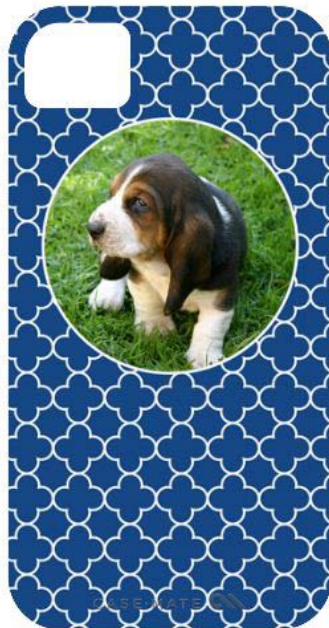

Designs for Ezp Case-Mate Cases

Chicago

Circus

Greek Keys

Knightly

Notre Dame

Tomorrowland

Pepper Pots